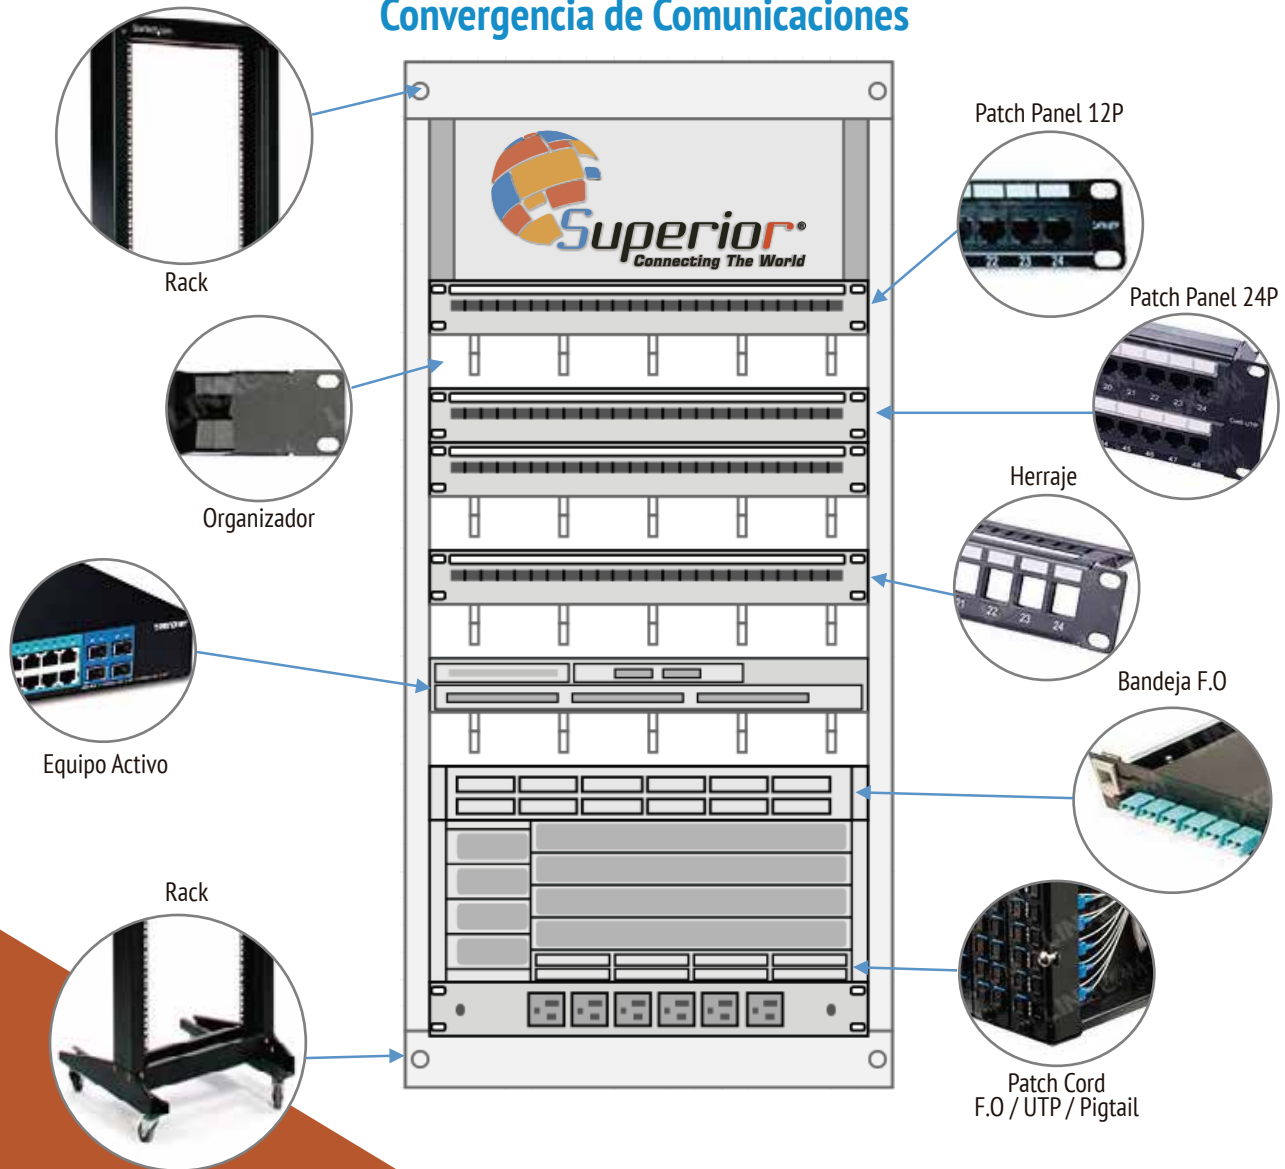

Convergencia de Comunicaciones

Ingenieria
Ing. Achille Carniato
directoringenieria@cablesuperiores.com

Ing. Ramiro Nogales
Cel.: 315 521 7402
ingenieria@cablesuperiores.com

Mercadeo
Sandra Jiménez
Cel.: 313 755 4706
mercadeo@cablesuperiores.com

SUPERIOR cuenta con todos los certificados de calidad exigidos internacionalmente en la fabricación de sus elementos de conectividad en cobre y fibra óptica, bajo los estándares internacionales de la EIA/TIA, ISO IEC 11801.

Las plantas productoras cuentan con los certificados UL, UL Verified, RoHS, 3P, ETL, IQNet, ISO, BRTUV, CE que garantizan al mercado la calidad de los productos y el rendimiento de los mismos luego de su instalación, por ésta razón cuenta con garantía de 25 años.